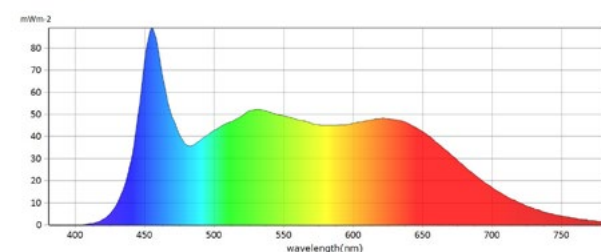

TM-30 Color Vector

Spectrum