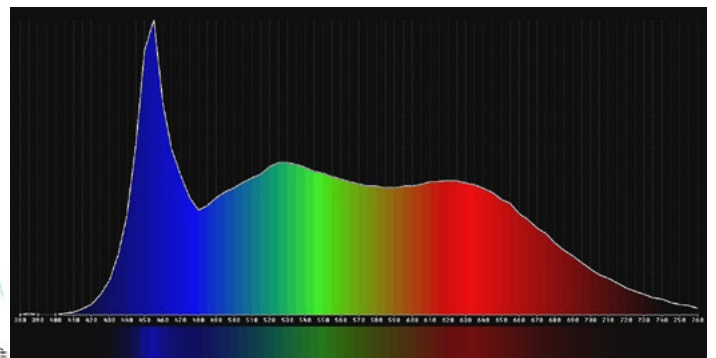

GEMINI 1X1 **HARD**

PHOTOMETRICS
5600K

DAYLIGHT	Footcandles	LUX
3.3ft / 1m	2500	27207
10ft / 3m	283	3023
16ft / 5m	101	1088.3
32ft / 10m	25	273

CRI Chart

TLCI Charts

Gemini 1x1 Hard 5600K: CCT = D5904 (-0.3)
TLCI-2012 : 98 (D5904)

EBU : TLCI-2012
Litepanels

TM-30 Color Vector

Spectrum

General Color Rendition

Color Rendition by Hue

Color Fidelity by Sample