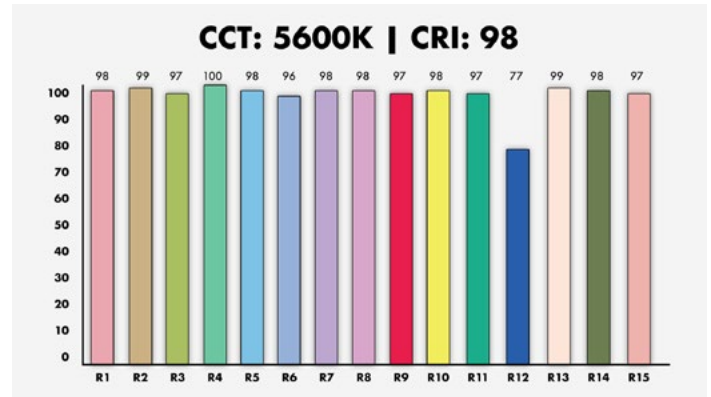

GEMINI 1X1 **HARD**

PHOTOMETRICS
5600K

DAYLIGHT	Footcandles	LUX
3.3ft / 1m	2500	27207
10ft / 3m	283	3023
16ft / 5m	101	1088.3
32ft / 10m	25	273

CRI Chart

TLCI Charts

Gemini 1x1 Hard 5600K: CCT = D5904 (-0.3)
TLCI-2012 : 98 (D5904)

EBU : TLCI-2012
Litepanels

TM-30 Color Vector

Spectrum

General Color Rendition

Color Rendition by Hue

Color Fidelity by Sample