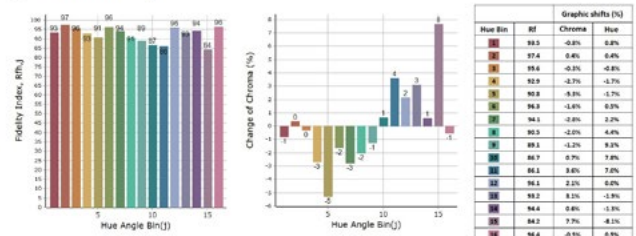

GEMINI 1X1 **HARD**

PHOTOMETRICS
5600K

DAYLIGHT	Footcandles	LUX
3.3ft / 1m	2500	27207
10ft / 3m	283	3023
16ft / 5m	101	1088.3
32ft / 10m	25	273

CRI Chart

TLCI Charts

Gemini 1x1 Hard 5600K: CCT = D5904 (-0.3)
TLCI-2012 : 98 (D5904)

EBU : TLCI-2012
Litepanels

TM-30 Color Vector

Spectrum

General Color Rendition

Color Rendition by Hue

Color Fidelity by Sample