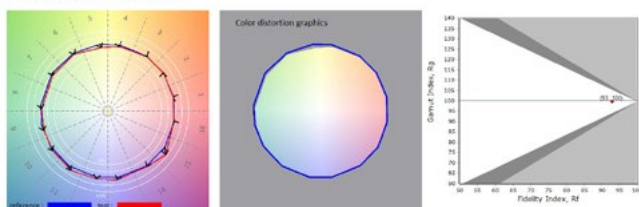

General Color Rendition